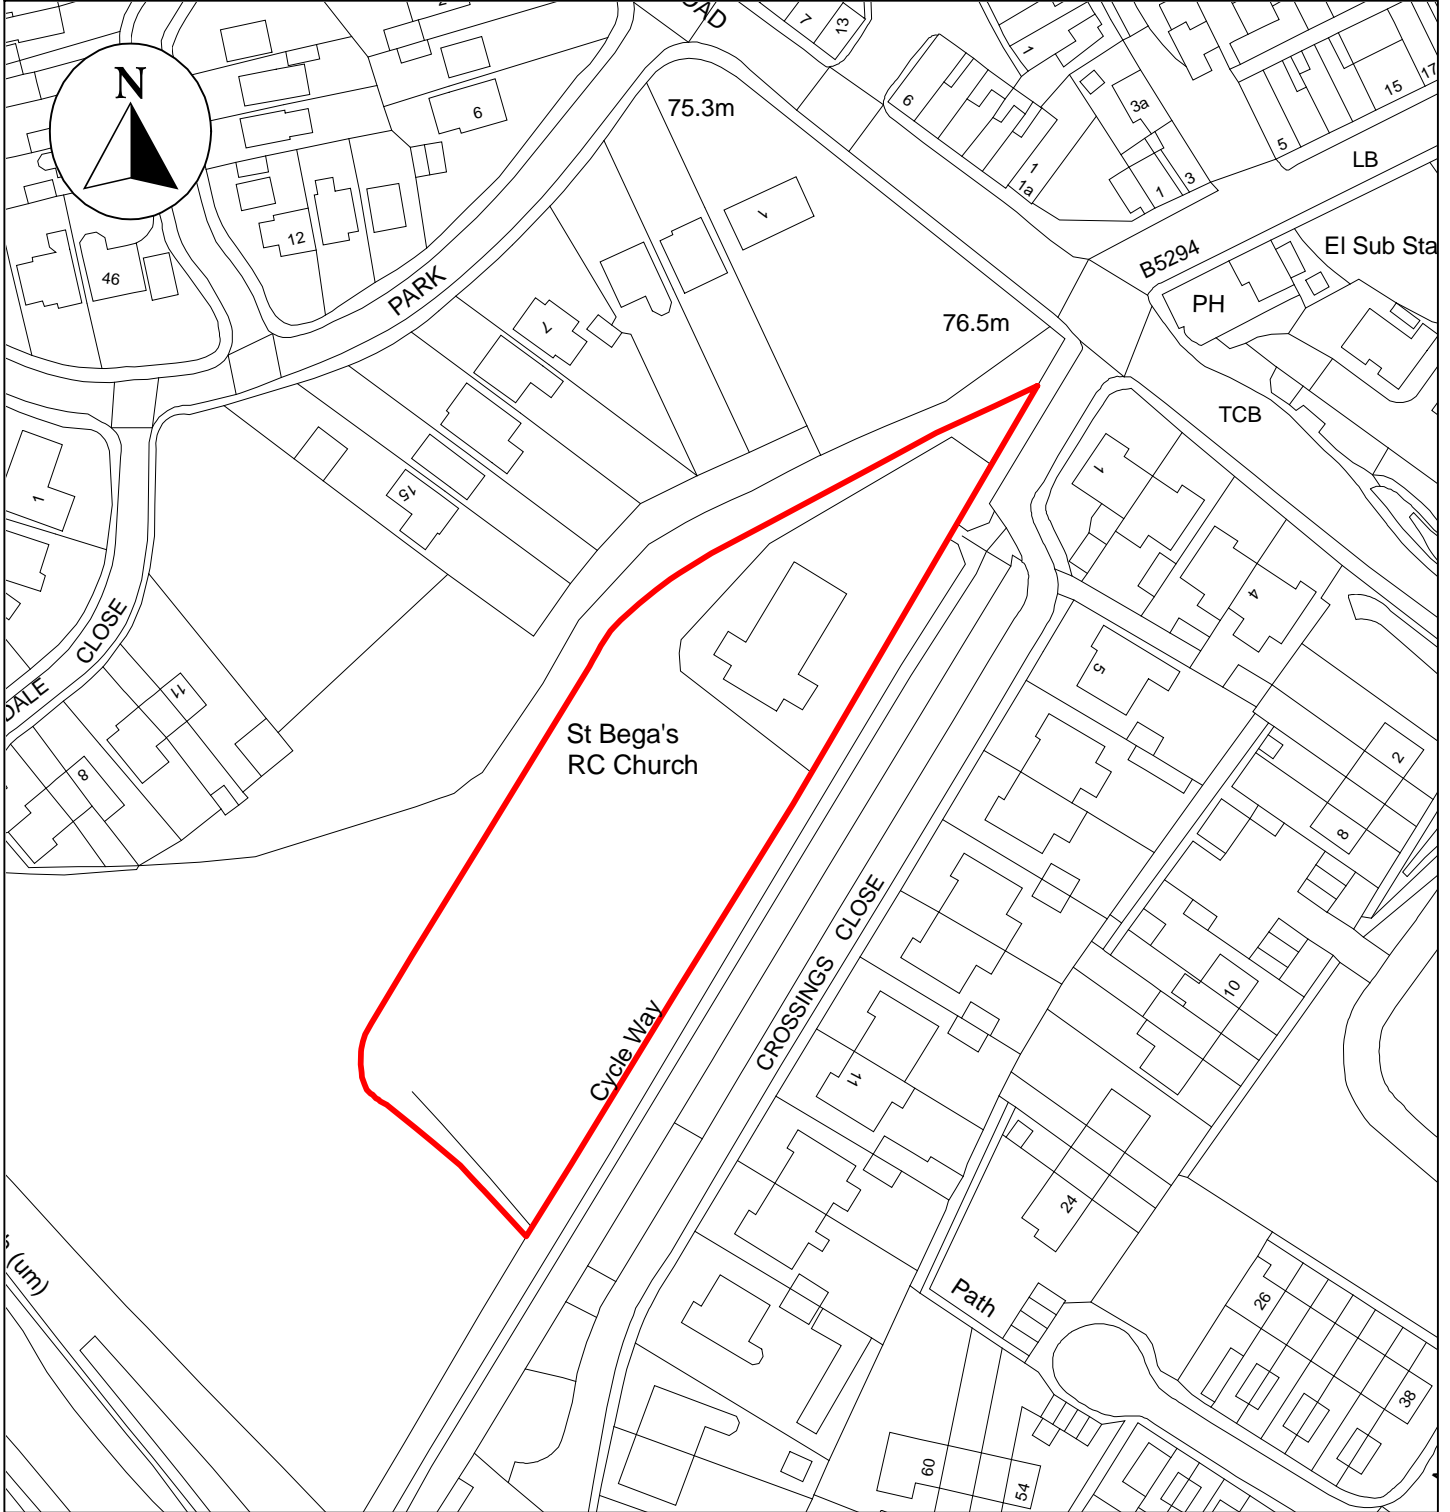

Public Space Protection Order Cumberland Council 2024

ANTI-SOCIAL BEHAVIOUR CRIME AND
POLICING ACT 2014

St Bega's RC Church, Cleator Moor, CA25 5QH

Neighbourhoods
Education and Enforcement
Allerdale House
Workington
CA14 3YJ

Scale: 1 : 1,250
Date: February 2024

©crown copyright database rights 2024
ordnance survey AC0000861732